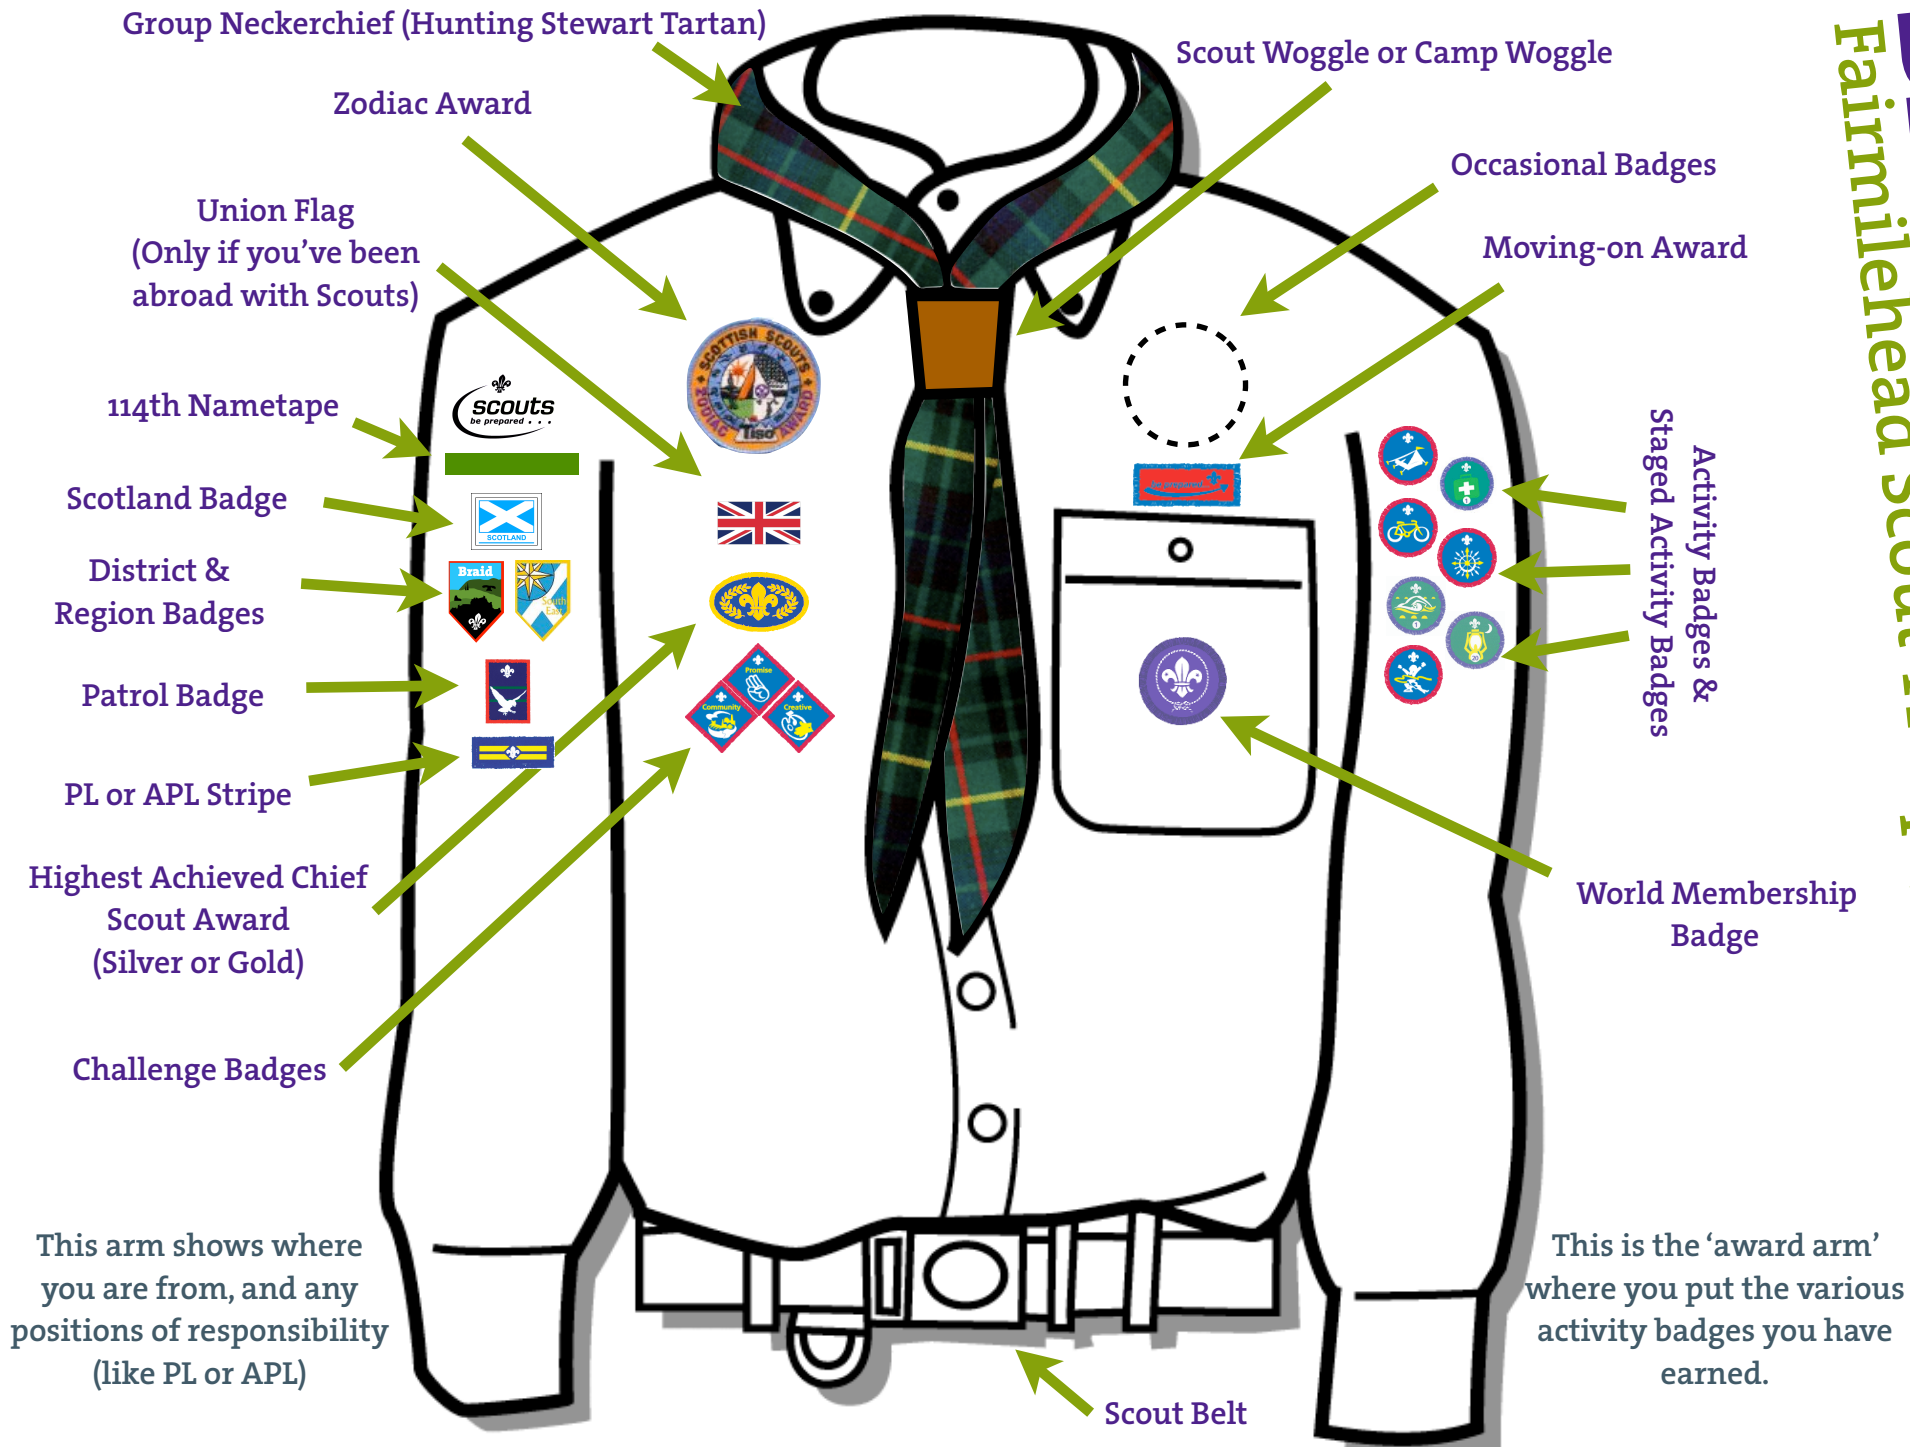

BADGE POSITIONS

Fairmilehead Scout Troop (114th Braid)

This arm shows where you are from, and any positions of responsibility (like PL or APL)

This is the 'award arm' where you put the various activity badges you have earned.